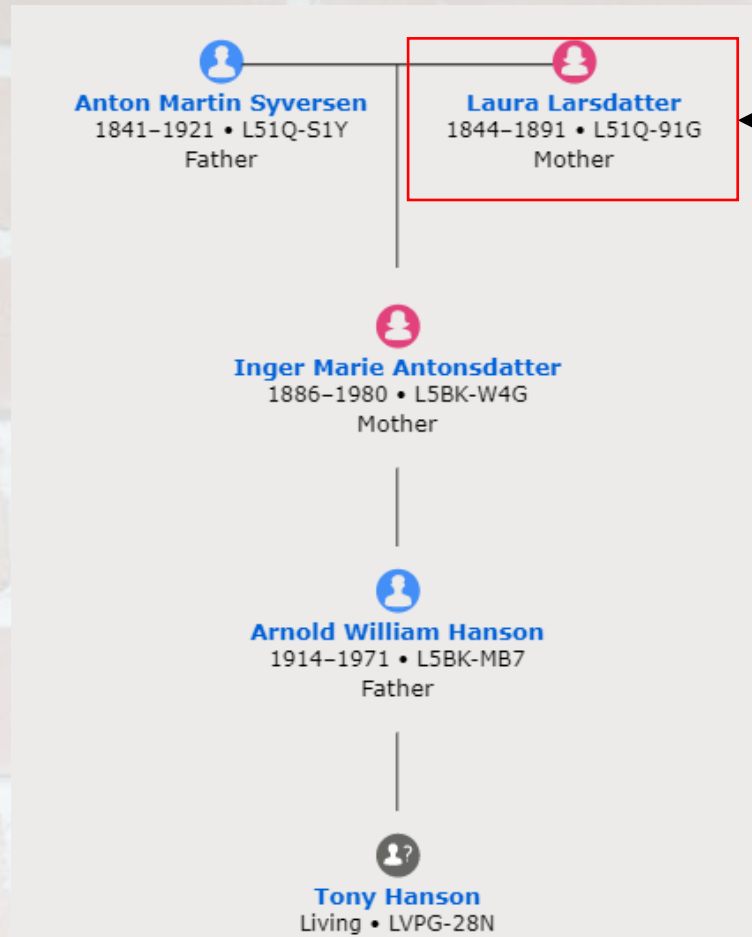

My Brick Wall

- My great grandmother was born in Eidsvoll, Akershus, Norway in 1844
- The church was the official repository for all birth, marriage and death records
- The church (and all records) was destroyed by a fire in 1877