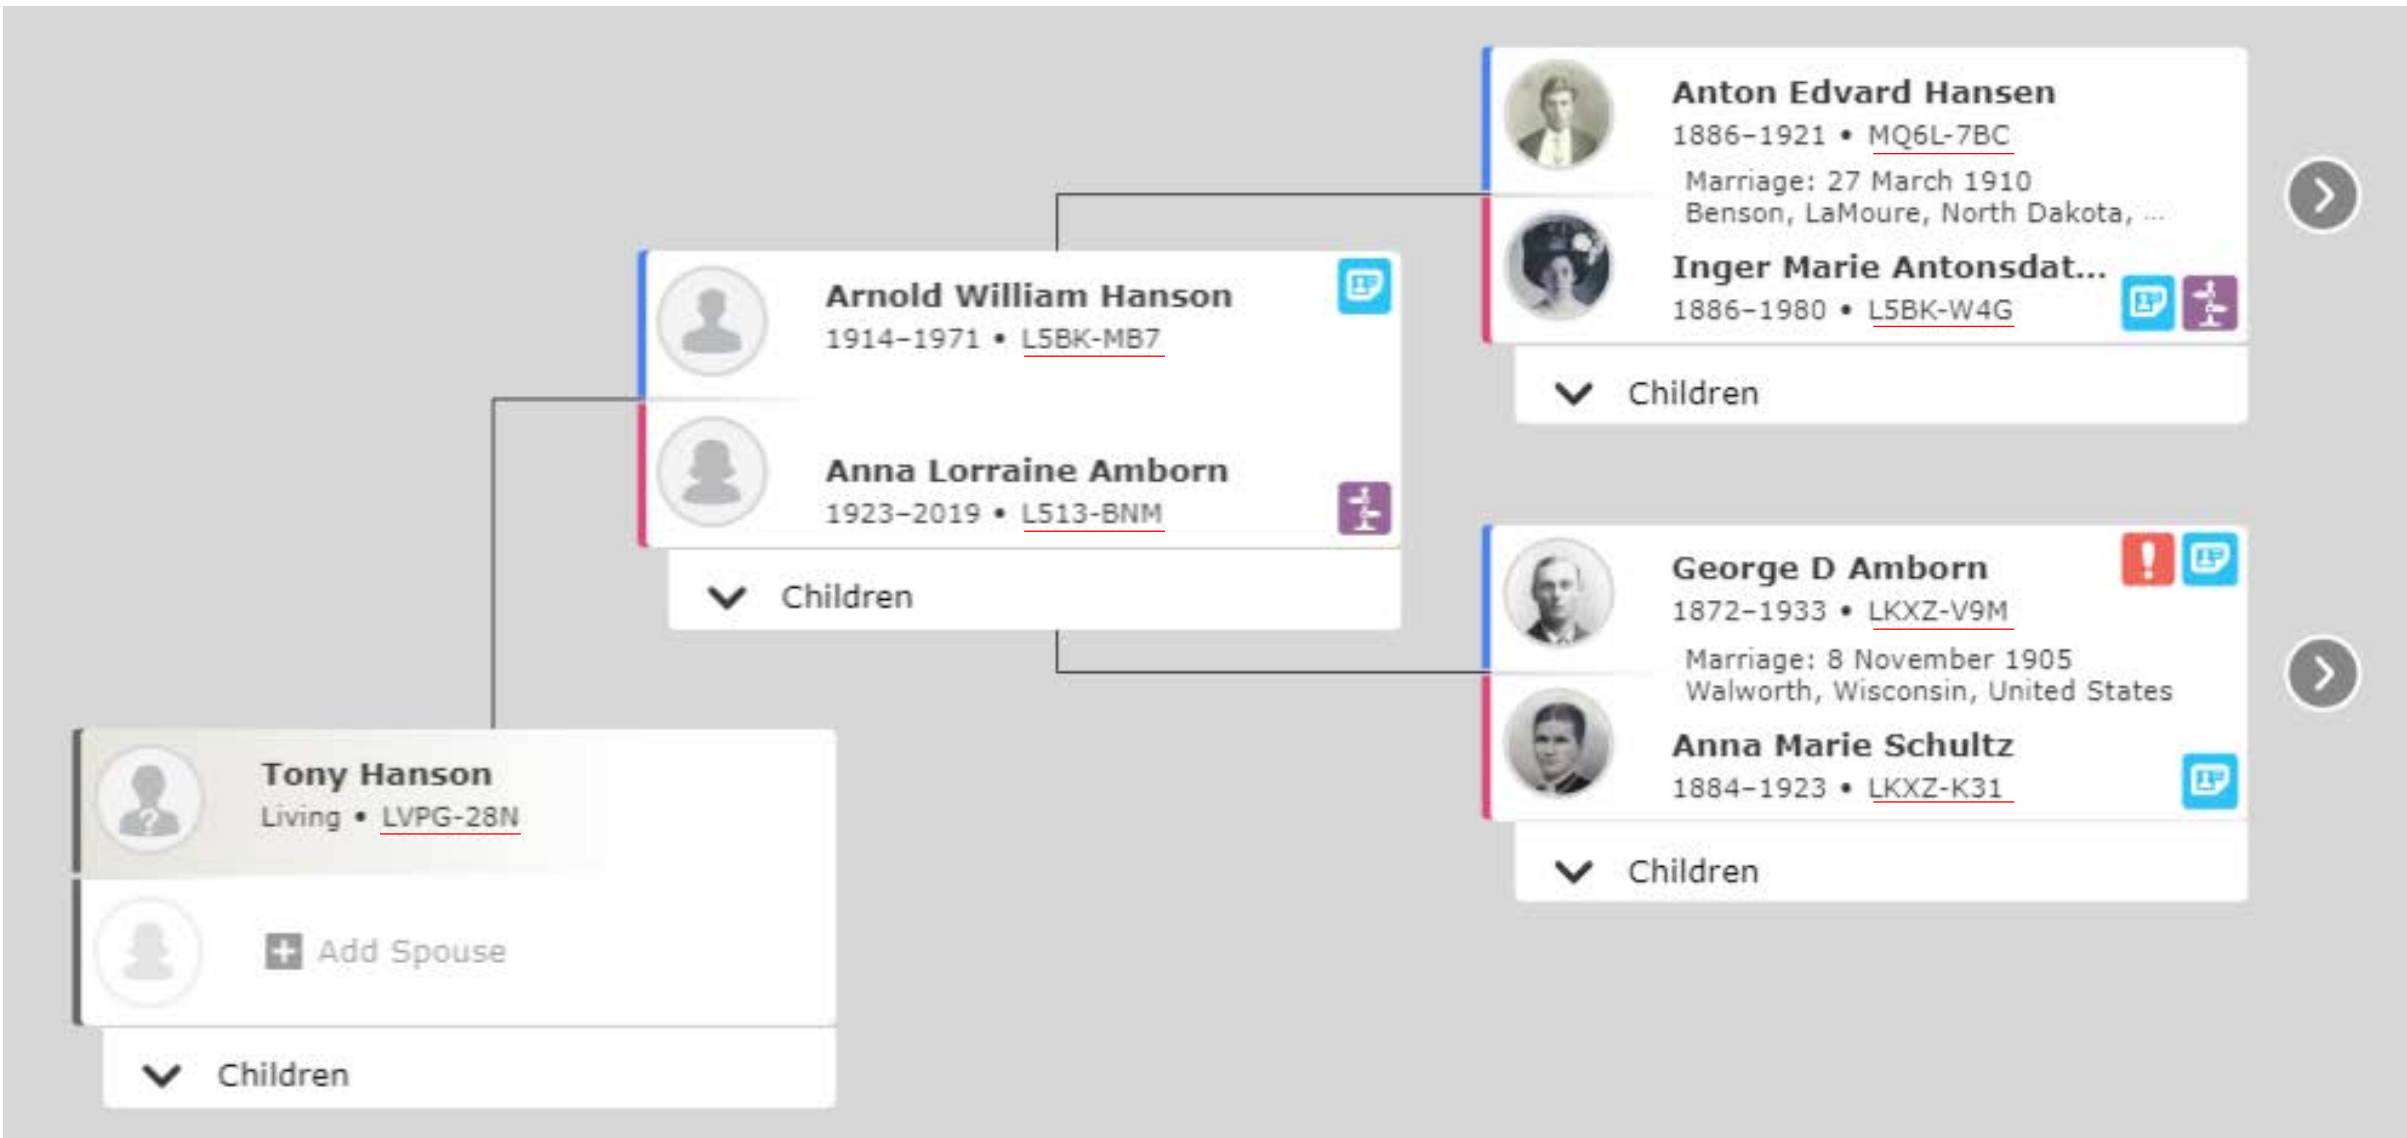

[Sign In](#)

[Free Account](#)

Find your family. Discover yourself.

Bring to life your family's history by exploring the lives of those that came before you.

[Create a FREE account](#)

Already have an account? [Sign in](#)

WHAT IS A SHARED FAMILY TREE?

WHAT IS A **SHARED** FAMILY TREE?

Many people create
separate, private trees

WHAT IS A SHARED FAMILY TREE?

Multiple people work together on one shared tree

Family Search Family Tree

- It is a “crowd sourced” tree
- Anybody can view it
- Anybody can also:
 - **Add** information
 - **Change** information
 - **Delete** information
- Exception: Living People can only be viewed by the person who created the entry

Every Person Has A Unique ID

	Arnold William Hanson 1914-1971 • L5BK-MB7
	Anna Lorraine Amborn 1923-2019 • L513-BNM

Anton Edvard Hansen

MQ6L-7BC

★ Unwatch

Birth 25 April 1886
Nesna, Nordland, Norway

Death 18 February 1921
Edgewater, Sawyer, Wisconsin, United States